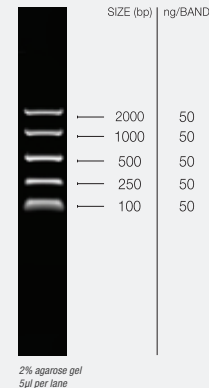

HyperLadder™ 1kb

Product	Cat. #	Size
HyperLadder™ 1kb	BIO-33053	100 Lanes
HyperLadder™ 1kb	BIO-33025	200 Lanes
HyperLadder™ 1kb	BIO-33026	500 Lanes

HyperLadder™ 100bp

Product	Cat. #	Size
HyperLadder™ 100bp	BIO-33056	100 Lanes
HyperLadder™ 100bp	BIO-33029	200 Lanes
HyperLadder™ 100bp	BIO-33030	500 Lanes

HyperLadder™ 50bp

Product	Cat. #	Size
HyperLadder™ 50bp	BIO-33054	100 Lanes
HyperLadder™ 50bp	BIO-33039	200 Lanes
HyperLadder™ 50bp	BIO-33040	500 Lanes

HyperLadder™ 25bp

Product	Cat. #	Size
HyperLadder™ 25bp	BIO-33057	100 Lanes
HyperLadder™ 25bp	BIO-33031	200 Lanes
HyperLadder™ 25bp	BIO-33032	500 Lanes

EasyLadder I

Ideal for short runs

Product	Cat. #	Size
EasyLadder I	BIO-33062	100 Lanes
EasyLadder I	BIO-33045	200 Lanes
EasyLadder I	BIO-33046	500 Lanes

HyperPAGE Protein Marker and Agarose

HyperPAGE

- Easy size determination
- 9 pre-stained bands
- Broad range from 10 to 190kDa
- Multi-colored for easy identification and orientation
- Easy-to-use; clear and sharp band resolution

HyperPAGE Prestained Protein Marker 10-190kDa

Band sizes are approximate

Product	Cat. #	Size
HyperPAGE	BIO-33066	50-100 Lanes

Agarose & Agarose Tablets

- Excellent value and high purity
- Molecular biology grade
- High gel strength (>1220g/cm²)
- Available as powder or tablets