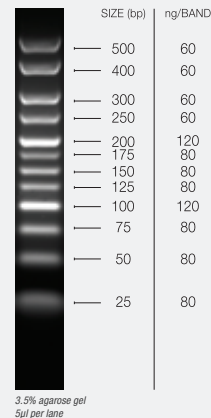

HyperLadder™ 1kb

Product	Cat. #	Size
HyperLadder™ 1kb	BIO-33053	100 Lanes
HyperLadder™ 1kb	BIO-33025	200 Lanes
HyperLadder™ 1kb	BIO-33026	500 Lanes

HyperLadder™ 100bp

Product	Cat. #	Size
HyperLadder™ 100bp	BIO-33056	100 Lanes
HyperLadder™ 100bp	BIO-33029	200 Lanes
HyperLadder™ 100bp	BIO-33030	500 Lanes

HyperLadder™ 50bp

Product	Cat. #	Size
HyperLadder™ 50bp	BIO-33054	100 Lanes
HyperLadder™ 50bp	BIO-33039	200 Lanes
HyperLadder™ 50bp	BIO-33040	500 Lanes

HyperLadder™ 25bp

Product	Cat. #	Size
HyperLadder™ 25bp	BIO-33057	100 Lanes
HyperLadder™ 25bp	BIO-33031	200 Lanes
HyperLadder™ 25bp	BIO-33032	500 Lanes

EasyLadder I

Ideal for short runs

Product	Cat. #	Size
EasyLadder I	BIO-33062	100 Lanes
EasyLadder I	BIO-33045	200 Lanes
EasyLadder I	BIO-33046	500 Lanes

HyperPAGE Protein Marker and Agarose

HyperPAGE

- Easy size determination
- 9 pre-stained bands
- Broad range from 10 to 190kDa
- Multi-colored for easy identification and orientation
- Easy-to-use; clear and sharp band resolution

HyperPAGE Prestained Protein Marker 10-190kDa

Band sizes are approximate

Product	Cat. #	Size
HyperPAGE	BIO-33066	50-100 Lanes

Agarose & Agarose Tablets

- Excellent value and high purity
- Molecular biology grade
- High gel strength (>1220g/cm²)
- Available as powder or tablets