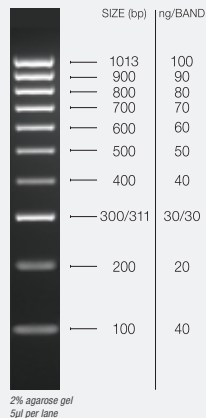

HyperLadder DNA Markers

- Ready to load
- Highly accurate size determination
- Optional mass determination
- High intensity bands for easy identification
- Room temperature stable
- Supplied with loading buffer

HyperLadder™ 1kb

Product	Cat. #	Size
HyperLadder™ 1kb	BIO-33053	100 Lanes
HyperLadder™ 1kb	BIO-33025	200 Lanes
HyperLadder™ 1kb	BIO-33026	500 Lanes

HyperLadder™ 100bp

Product	Cat. #	Size
HyperLadder™ 100bp	BIO-33056	100 Lanes
HyperLadder™ 100bp	BIO-33029	200 Lanes
HyperLadder™ 100bp	BIO-33030	500 Lanes

EasyLadder I

Ideal for short runs

Product	Cat. #	Size
EasyLadder I	BIO-33062	100 Lanes
EasyLadder I	BIO-33045	200 Lanes
EasyLadder I	BIO-33046	500 Lanes

HyperPAGE Protein Marker and Agarose

HyperPAGE

- Easy size determination
- 9 pre-stained bands
- Broad range from 10 to 190kDa
- Multi-colored for easy identification and orientation
- Easy-to-use; clear and sharp band resolution

HyperPAGE Prestained Protein Marker 10-190kDa

Band sizes are approximate

Product	Cat. #	Size
HyperPAGE	BIO-33066	50-100 Lanes

Agarose & Agarose Tablets

- Excellent value and high purity
- Molecular biology grade
- High gel strength (>1220g/cm²)
- Available as powder or tablets