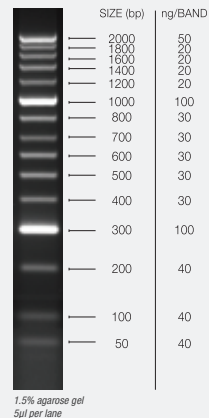

HyperLadder™ 1kb

Product	Cat. #	Size
HyperLadder™ 1kb	BIO-33053	100 Lanes
HyperLadder™ 1kb	BIO-33025	200 Lanes
HyperLadder™ 1kb	BIO-33026	500 Lanes

HyperLadder™ 100bp

Product	Cat. #	Size
HyperLadder™ 100bp	BIO-33056	100 Lanes
HyperLadder™ 100bp	BIO-33029	200 Lanes
HyperLadder™ 100bp	BIO-33030	500 Lanes

HyperLadder™ 50bp

Product	Cat. #	Size
HyperLadder™ 50bp	BIO-33054	100 Lanes
HyperLadder™ 50bp	BIO-33039	200 Lanes
HyperLadder™ 50bp	BIO-33040	500 Lanes

HyperLadder™ 25bp

Product	Cat. #	Size
HyperLadder™ 25bp	BIO-33057	100 Lanes
HyperLadder™ 25bp	BIO-33031	200 Lanes
HyperLadder™ 25bp	BIO-33032	500 Lanes

EasyLadder I

Ideal for short runs

Product	Cat. #	Size
EasyLadder I	BIO-33062	100 Lanes
EasyLadder I	BIO-33045	200 Lanes
EasyLadder I	BIO-33046	500 Lanes

HyperPAGE Protein Marker and Agarose

HyperPAGE

- Easy size determination
- 9 pre-stained bands
- Broad range from 10 to 190kDa
- Multi-colored for easy identification and orientation
- Easy-to-use; clear and sharp band resolution

HyperPAGE Prestained Protein Marker 10-190kDa

Band sizes are approximate

Product	Cat. #	Size
HyperPAGE	BIO-33066	50-100 Lanes

Agarose & Agarose Tablets

- Excellent value and high purity
- Molecular biology grade
- High gel strength (>1220g/cm²)
- Available as powder or tablets