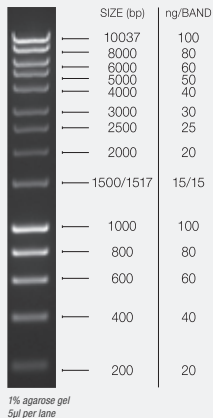

HyperLadder DNA Markers

- Ready to load
- Highly accurate size determination
- Optional mass determination
- High intensity bands for easy identification
- Room temperature stable
- Supplied with loading buffer

HyperLadder™ 1kb

Product	Cat. #	Size
HyperLadder™ 1kb	BIO-33053	100 Lanes
HyperLadder™ 1kb	BIO-33025	200 Lanes
HyperLadder™ 1kb	BIO-33026	500 Lanes

HyperLadder™ 100bp

Product	Cat. #	Size
HyperLadder™ 100bp	BIO-33056	100 Lanes
HyperLadder™ 100bp	BIO-33029	200 Lanes
HyperLadder™ 100bp	BIO-33030	500 Lanes

EasyLadder I

Ideal for short runs

Product	Cat. #	Size
EasyLadder I	BIO-33062	100 Lanes
EasyLadder I	BIO-33045	200 Lanes
EasyLadder I	BIO-33046	500 Lanes

HyperPAGE Protein Marker and Agarose

HyperPAGE

- Easy size determination
- 9 pre-stained bands
- Broad range from 10 to 190kDa
- Multi-colored for easy identification and orientation
- Easy-to-use; clear and sharp band resolution

HyperPAGE Prestained Protein Marker 10-190kDa

Band sizes are approximate

Product	Cat. #	Size
HyperPAGE	BIO-33066	50-100 Lanes

Agarose & Agarose Tablets

- Excellent value and high purity
- Molecular biology grade
- High gel strength (>1220g/cm²)
- Available as powder or tablets