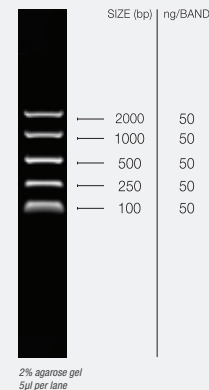

HyperLadder™ 1kb

Product	Cat. #	Size
HyperLadder™ 1kb	BIO-33053	100 Lanes
HyperLadder™ 1kb	BIO-33025	200 Lanes
HyperLadder™ 1kb	BIO-33026	500 Lanes

HyperLadder™ 100bp

Product	Cat. #	Size
HyperLadder™ 100bp	BIO-33056	100 Lanes
HyperLadder™ 100bp	BIO-33029	200 Lanes
HyperLadder™ 100bp	BIO-33030	500 Lanes

HyperLadder™ 50bp

Product	Cat. #	Size
HyperLadder™ 50bp	BIO-33054	100 Lanes
HyperLadder™ 50bp	BIO-33039	200 Lanes
HyperLadder™ 50bp	BIO-33040	500 Lanes

HyperLadder™ 25bp

Product	Cat. #	Size
HyperLadder™ 25bp	BIO-33057	100 Lanes
HyperLadder™ 25bp	BIO-33031	200 Lanes
HyperLadder™ 25bp	BIO-33032	500 Lanes

EasyLadder I

Ideal for short runs

Product	Cat. #	Size
EasyLadder I	BIO-33062	100 Lanes
EasyLadder I	BIO-33045	200 Lanes
EasyLadder I	BIO-33046	500 Lanes

HyperPAGE Protein Marker and Agarose

HyperPAGE

- Easy size determination
- 9 pre-stained bands
- Broad range from 10 to 190kDa
- Multi-colored for easy identification and orientation
- Easy-to-use; clear and sharp band resolution

HyperPAGE
Prestained Protein Marker
10-190kDa

Band sizes are approximate

Product	Cat. #	Size
HyperPAGE	BIO-33066	50-100 Lanes

Agarose & Agarose Tablets

- Excellent value and high purity
- Molecular biology grade
- High gel strength (>1220g/cm²)
- Available as powder or tablets