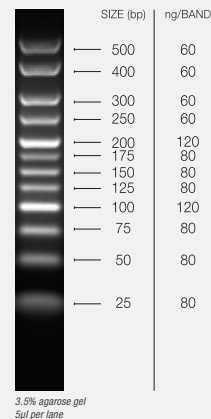

HyperLadder™ 1kb

Product	Cat. #	Size
HyperLadder™ 1kb	BIO-33053	100 Lanes
HyperLadder™ 1kb	BIO-33025	200 Lanes
HyperLadder™ 1kb	BIO-33026	500 Lanes

HyperLadder™ 100bp

Product	Cat. #	Size
HyperLadder™ 100bp	BIO-33056	100 Lanes
HyperLadder™ 100bp	BIO-33029	200 Lanes
HyperLadder™ 100bp	BIO-33030	500 Lanes

HyperLadder™ 50bp

Product	Cat. #	Size
HyperLadder™ 50bp	BIO-33054	100 Lanes
HyperLadder™ 50bp	BIO-33039	200 Lanes
HyperLadder™ 50bp	BIO-33040	500 Lanes

HyperLadder™ 25bp

Product	Cat. #	Size
HyperLadder™ 25bp	BIO-33057	100 Lanes
HyperLadder™ 25bp	BIO-33031	200 Lanes
HyperLadder™ 25bp	BIO-33032	500 Lanes

EasyLadder I

Ideal for short runs

Product	Cat. #	Size
EasyLadder I	BIO-33062	100 Lanes
EasyLadder I	BIO-33045	200 Lanes
EasyLadder I	BIO-33046	500 Lanes

HyperPAGE Protein Marker and Agarose

HyperPAGE

- Easy size determination
- 9 pre-stained bands
- Broad range from 10 to 190kDa
- Multi-colored for easy identification and orientation
- Easy-to-use; clear and sharp band resolution

HyperPAGE
Prestained Protein Marker
10-190kDa

Band sizes are approximate

Product	Cat. #	Size
HyperPAGE	BIO-33066	50-100 Lanes

Agarose & Agarose Tablets

- Excellent value and high purity
- Molecular biology grade
- High gel strength (>1220g/cm²)
- Available as powder or tablets