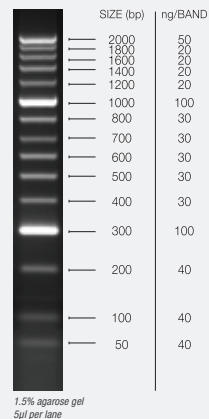

HyperLadder™ 1kb

Product	Cat. #	Size
HyperLadder™ 1kb	BIO-33053	100 Lanes
HyperLadder™ 1kb	BIO-33025	200 Lanes
HyperLadder™ 1kb	BIO-33026	500 Lanes

HyperLadder™ 100bp

Product	Cat. #	Size
HyperLadder™ 100bp	BIO-33056	100 Lanes
HyperLadder™ 100bp	BIO-33029	200 Lanes
HyperLadder™ 100bp	BIO-33030	500 Lanes

HyperLadder™ 50bp

Product	Cat. #	Size
HyperLadder™ 50bp	BIO-33054	100 Lanes
HyperLadder™ 50bp	BIO-33039	200 Lanes
HyperLadder™ 50bp	BIO-33040	500 Lanes

HyperLadder™ 25bp

Product	Cat. #	Size
HyperLadder™ 25bp	BIO-33057	100 Lanes
HyperLadder™ 25bp	BIO-33031	200 Lanes
HyperLadder™ 25bp	BIO-33032	500 Lanes

EasyLadder I

Ideal for short runs

Product	Cat. #	Size
EasyLadder I	BIO-33062	100 Lanes
EasyLadder I	BIO-33045	200 Lanes
EasyLadder I	BIO-33046	500 Lanes

HyperPAGE Protein Marker and Agarose

HyperPAGE

- Easy size determination
- 9 pre-stained bands
- Broad range from 10 to 190kDa
- Multi-colored for easy identification and orientation
- Easy-to-use; clear and sharp band resolution

HyperPAGE
Prestained Protein Marker
10-190kDa

Band sizes are approximate

Product	Cat. #	Size
HyperPAGE	BIO-33066	50-100 Lanes

Agarose & Agarose Tablets

- Excellent value and high purity
- Molecular biology grade
- High gel strength (>1220g/cm²)
- Available as powder or tablets