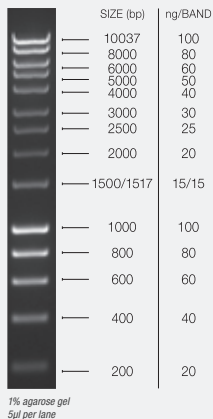

HyperLadder DNA Markers

- Ready to load
- Highly accurate size determination
- Optional mass determination
- High intensity bands for easy identification
- Room temperature stable
- Supplied with loading buffer

HyperLadder™ 1kb

Product	Cat. #	Size
HyperLadder™ 1kb	BIO-33053	100 Lanes
HyperLadder™ 1kb	BIO-33025	200 Lanes
HyperLadder™ 1kb	BIO-33026	500 Lanes

HyperLadder™ 100bp

Product	Cat. #	Size
HyperLadder™ 100bp	BIO-33056	100 Lanes
HyperLadder™ 100bp	BIO-33029	200 Lanes
HyperLadder™ 100bp	BIO-33030	500 Lanes

EasyLadder I

Ideal for short runs

Product	Cat. #	Size
EasyLadder I	BIO-33062	100 Lanes
EasyLadder I	BIO-33045	200 Lanes
EasyLadder I	BIO-33046	500 Lanes

HyperPAGE Protein Marker and Agarose

HyperPAGE

- Easy size determination
- 9 pre-stained bands
- Broad range from 10 to 190kDa
- Multi-colored for easy identification and orientation
- Easy-to-use; clear and sharp band resolution

HyperPAGE
Prestained Protein Marker
10-190kDa

Band sizes are approximate

Product	Cat. #	Size
HyperPAGE	BIO-33066	50-100 Lanes

Agarose & Agarose Tablets

- Excellent value and high purity
- Molecular biology grade
- High gel strength (>1220g/cm²)
- Available as powder or tablets