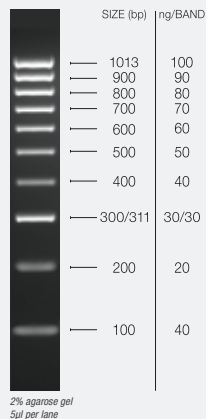

HyperLadder DNA Markers

- Ready to load
- Highly accurate size determination
- Optional mass determination
- High intensity bands for easy identification
- Room temperature stable
- Supplied with loading buffer

HyperLadder™ 1kb

Product	Cat. #	Size
HyperLadder™ 1kb	BIO-33053	100 Lanes
HyperLadder™ 1kb	BIO-33025	200 Lanes
HyperLadder™ 1kb	BIO-33026	500 Lanes

HyperLadder™ 100bp

Product	Cat. #	Size
HyperLadder™ 100bp	BIO-33056	100 Lanes
HyperLadder™ 100bp	BIO-33029	200 Lanes
HyperLadder™ 100bp	BIO-33030	500 Lanes

EasyLadder I

Ideal for short runs

Product	Cat. #	Size
EasyLadder I	BIO-33062	100 Lanes
EasyLadder I	BIO-33045	200 Lanes
EasyLadder I	BIO-33046	500 Lanes

HyperPAGE Protein Marker and Agarose

HyperPAGE

- Easy size determination
- 9 pre-stained bands
- Broad range from 10 to 190kDa
- Multi-colored for easy identification and orientation
- Easy-to-use; clear and sharp band resolution

HyperPAGE
Prestained Protein Marker
10-190kDa

Band sizes are approximate

Product	Cat. #	Size
HyperPAGE	BIO-33066	50-100 Lanes

Agarose & Agarose Tablets

- Excellent value and high purity
- Molecular biology grade
- High gel strength (>1220g/cm²)
- Available as powder or tablets